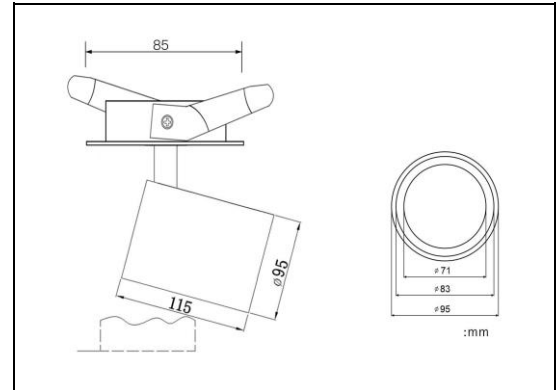

ILYAS 30W CCT

IE30WD15T (angle 15°)

Haut rendu des couleurs, chaleur d'éclairage ajustable 2700K~5700K Ra>90
Angle de faisceau 15° / 24° / 36° / 60° / Télécommande

Aluminium	White	Black
Housing and bracket	Color finishing	

Customized	TIGI
LED Chip brand	LED Driver brand

Technical data

Model number:	ILYAS # IE30WD15T
Load wattage:	30W
Input voltage:	220~240V~50/60Hz
Power factor & Flicker	>0.92, Flicker free
Beam angle	Angle de faisceau 15°
Luminous flux:	2500lm (±200)
Color temperature	Tunable White 2700K~5700K
Colour rendition index	CRI ≥90
Adapter	Encastrable / Recessed Mounted
Dimmable Options	CCT Dimmable
Weight	0,83 kg
Main materials	Aluminum
Color finishing	white or black
Working temperature	(-20~40 °C)
Storage temperature	(-20~80 °C)
Lifespan	50000 hrs
Certificates	CE-EMC, CE-LVD, TUV, SAA, CB
Warranty	5 years
Test report:	IES file/ spectrum chart

*All technical data is subject to industrially standard tolerances

Mounting Options

Recessed mounted without rails

Photos

Contactez-nous pour plus d'information :

LEDart

3 rue du Commandant Vidal 06400 Cannes, France :: Tél : +33 4 93 68 57 83